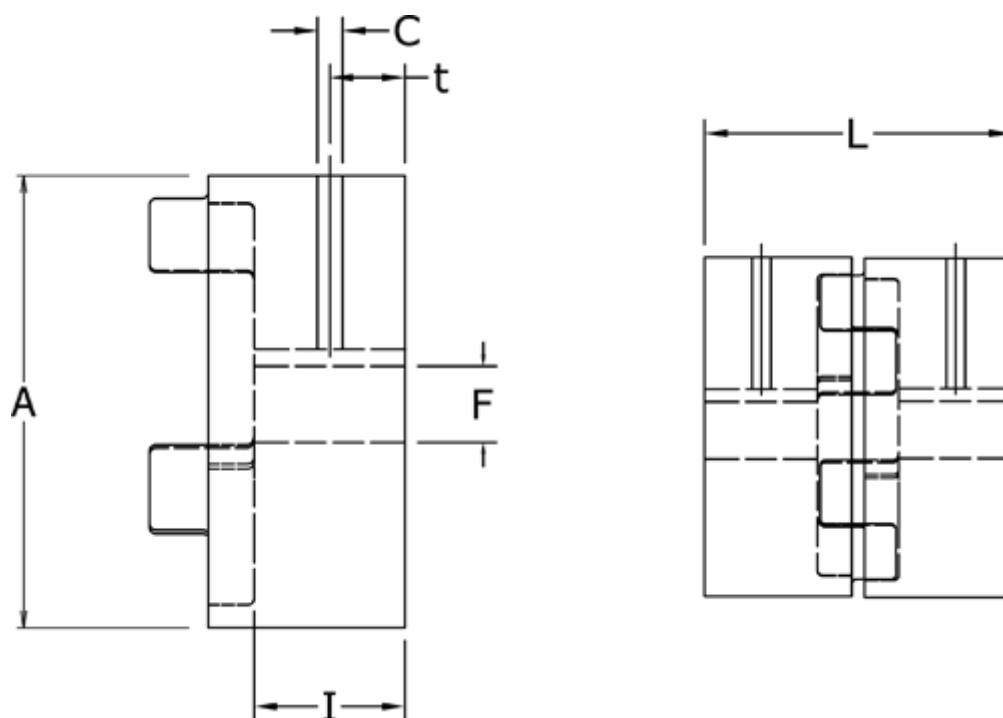

Article number: 3335007F005

Description: Coupling hub Klonex ES9  
ALU Aluminium, Bore 5H7 mm w/keyway & setscrew

## Measures

A = 14

C = M3

F = 5

I = 7

L = 22

t = 3.5